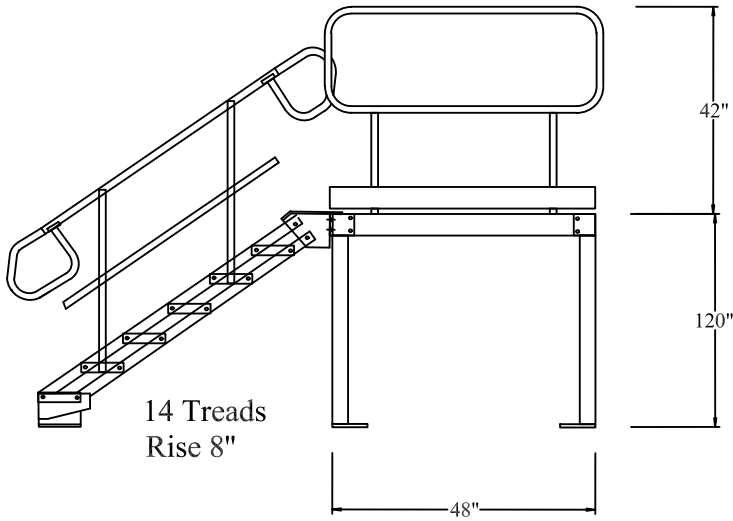

Stair Tread Bar Grating 1 X 1/8" 19W4
 Platform Deck Bar Grating 1 X 1/8" 19W4
 Side Channels 3X4.1#
 Top Rail and Platform Handrail Assy. 1-1/2" Rd 14GA
 Stairway Handrail Uprights 1-1/2" SQ 14GA
 Stairway Handrail Horizontals 1-1/4" SQ 14GA