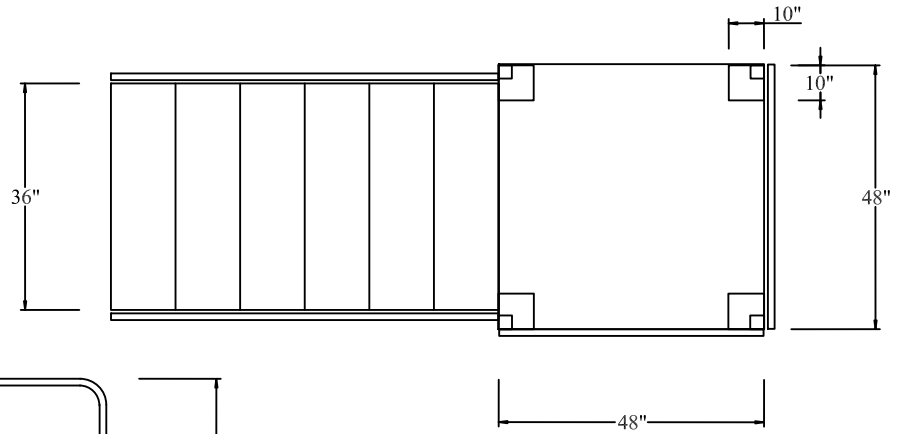

Stair Tread Bar Grating 1 X 1/8" 19W4
 Platform Deck Bar Grating 1 X 1/8" 19W4
 Side Channels 3X4.1#
 Top Rail and Platform Handrail Assy. 1-1/2" Rd 14GA
 Stairway Handrail Uprights 1-1/2" SQ 14GA
 Stairway Handrail Horizontals 1-1/4" SQ 14GA