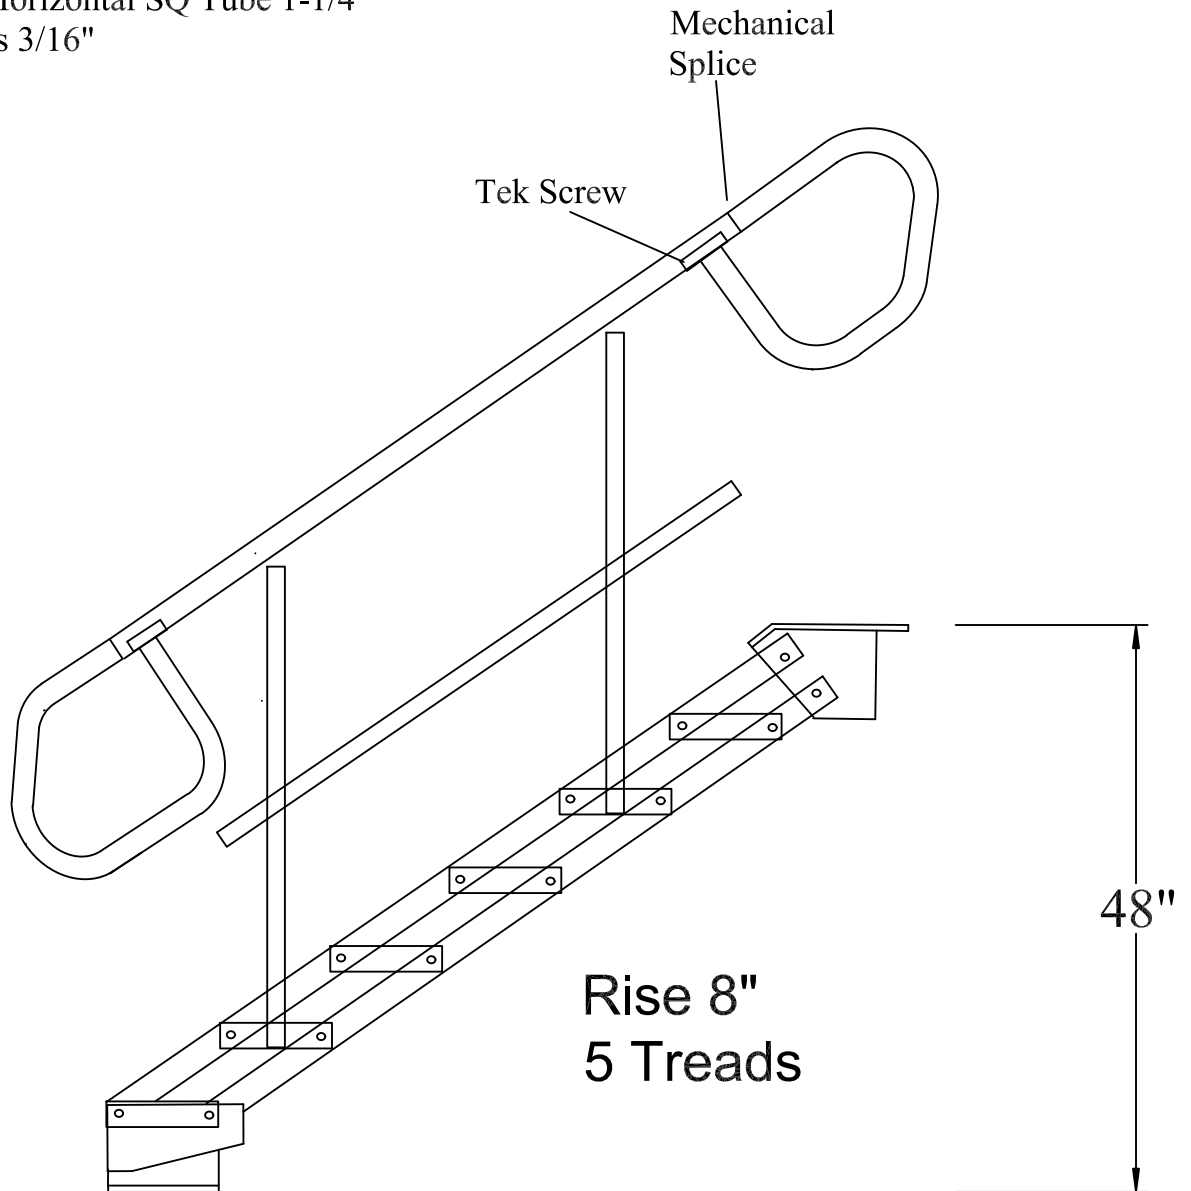

NOT TO SCALE

Stair Treads 36" (Bar Grating 1 X 1/8" 19W4,
OSHA Handrail - Maximum Rise 8"
OSHA Handrail RD Tube 1-1/4"X14GA
Handrail Uprights SQ Tube 1-1/2X14GA
Handrail Bottom Horizontal SQ Tube 1-1/4"
Mounting Brackets 3/16"