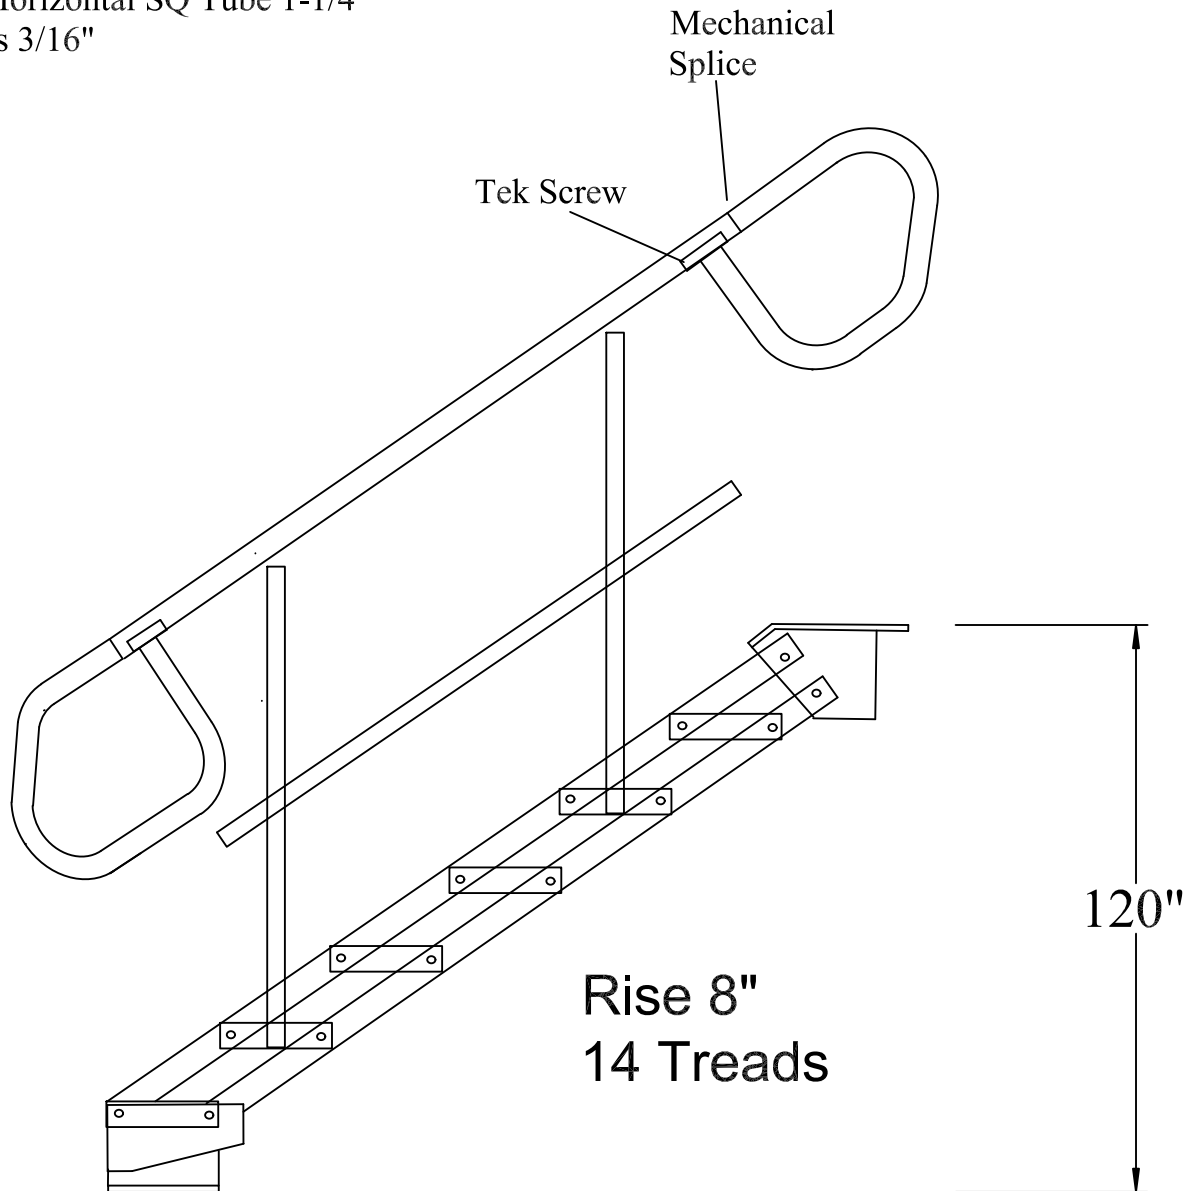

NOT TO SCALE

Stair Treads 36" (Bar Grating 1 X 1/8" 19W4,  
OSHA Handrail - Maximum Rise 8"  
OSHA Handrail RD Tube 1-1/4"X14GA  
Handrail Uprights SQ Tube 1-1/2X14GA  
Handrail Bottom Horizontal SQ Tube 1-1/4"  
Mounting Brackets 3/16"