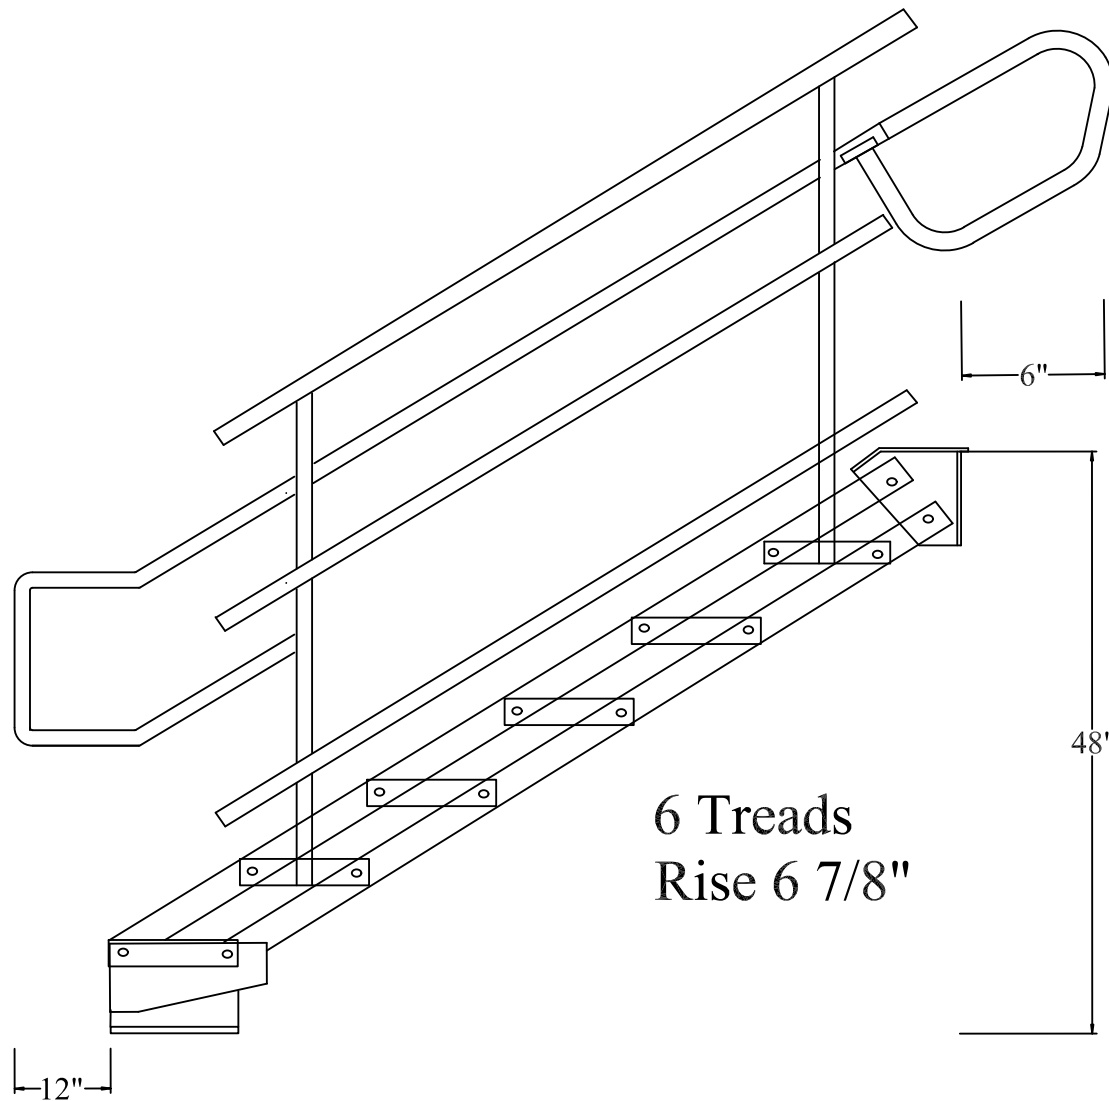

Stair Treads 36" (Bar Grating 1 X 1/8" 19W4,
 IBC - Maximum Rise 7"
 IBC Handrail - Rd Tube 1-1/2 - Grab Rail
 Uprights and Horizontals SQ Tube
 Mounting Brackets 3/16"

NOT TO SCALE

This document is the property of Omega Industrial Products and may not be reproduced without permission or used other than Omega Industrial Products authorized purposes

Signed or Initialed	
P.O. Box 80303 Saukville, WI 53080 (800) 521-8272	
Part # OM9900-IBC	
Date: 02-21-20	
Drawn By: DML	

OMEGA Industrial Products, Inc.

Stairway - IBC