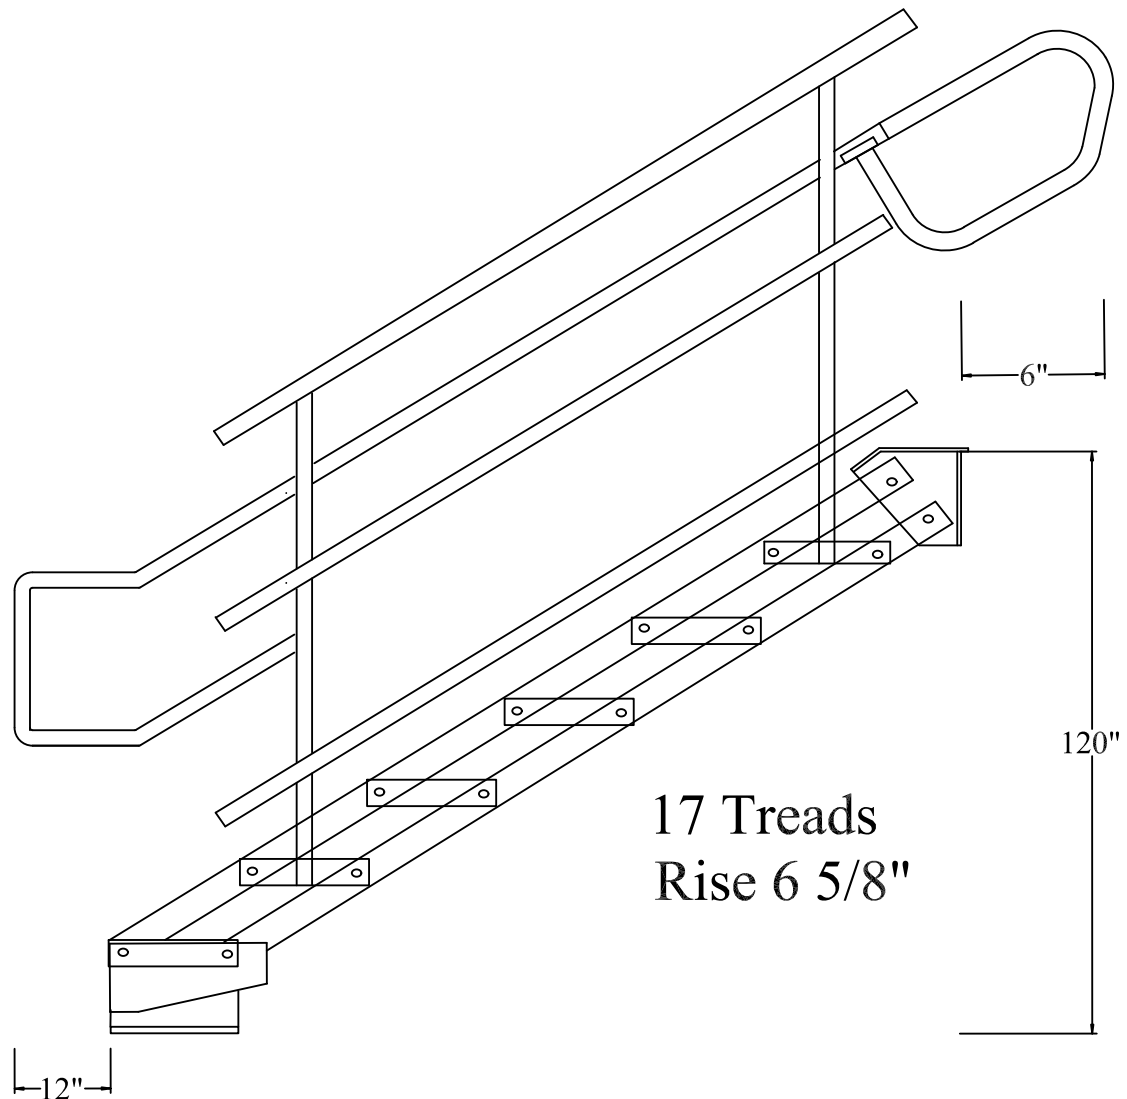

Stair Treads 36" (Bar Grating 1 X 1/8" 19W4,
 IBC - Maximum Rise 7"
 IBC Handrail - Rd Tube 1-1/2 - Grab Rail
 Uprights and Horizontals SQ Tube
 Mounting Brackets 3/16"

NOT TO SCALE

This document is the property of Omega Industrial Products and may not be reproduced without permission or used other than Omega Industrial Products authorized purposes