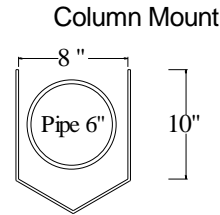

# Downspout /Pipe Guard OM3306 and OM3306CM

Top

Top

Front

Right Side

Front

Right Side