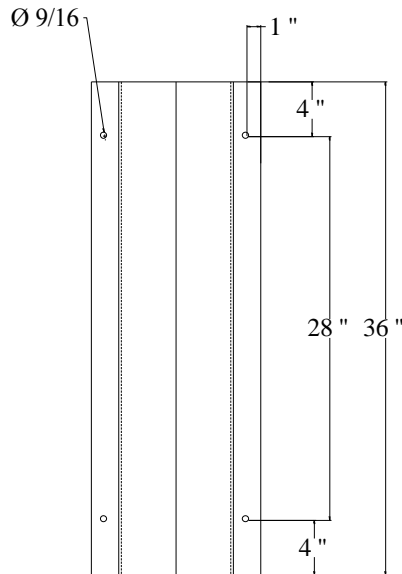

# Downspout /Pipe Guard OM3306 and OM3306CM

Top

Top

Front

Right Side

Front

Right Side