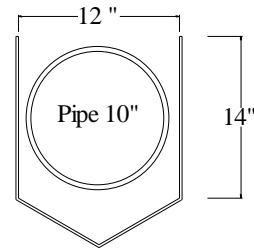

# Downspout /Pipe Guard

PT# OM3310 and OM3310CM

Wall Mount

Top

Column Mount

Top

Front

Approx.

15 1/4

Right Side

Front

Approx.

17 1/2"

Right Side