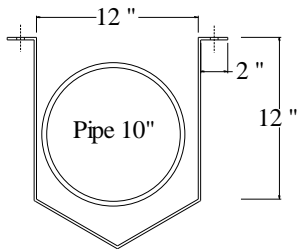

# Downspout /Pipe Guard

PT# OM3310 and OM3310CM

Wall Mount

Top

Column Mount

Top

Front

Approx.

15 1/4

Right Side

Front

Approx.

17 1/2"

Right Side