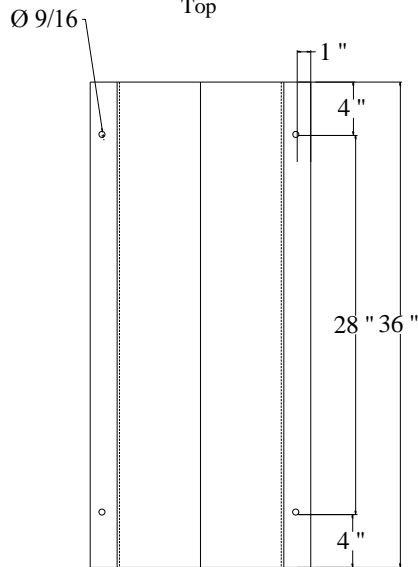

# Downspout /Pipe Guard

PT# OM3310 and OM3310CM

Wall Mount

Top

Column Mount

Top

Front

Approx.

15 1/4

Right Side

Front

Approx.

17 1/2"

Right Side