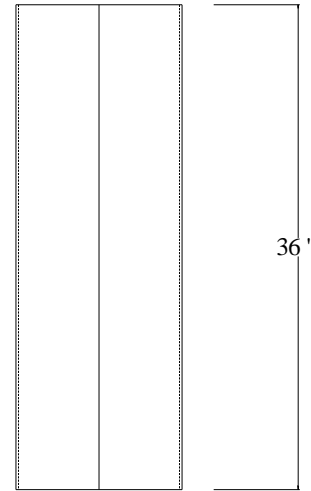

# Downspout /Pipe Guard

PT# OM3310 and OM3310CM

Wall Mount

Top

Column Mount

Top

Front

Approx.

15 1/4

Right Side

Front

Approx.

17 1/2"

Right Side