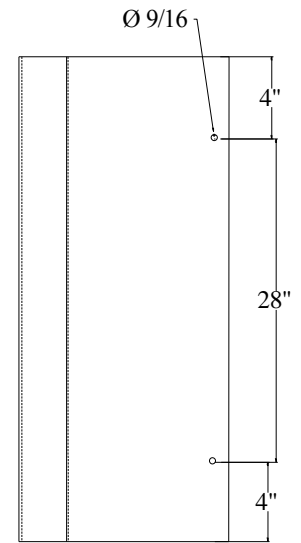

# Downspout /Pipe Guard

PT# OM3310 and OM3310CM

Wall Mount

Top

Column Mount

Top

Front

Approx.

15 1/4

Right Side

Front

Approx.

17 1/2"

Right Side