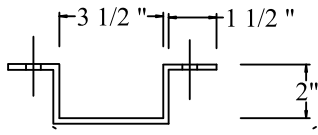

This document is the property of Omega Industrial Products and may not be reproduced without permission or used other than Omega Industrial Products authorized purposes

**MATERIAL**

SH. 7GA.X10 1/2"X 48"

Top

Front

NOT TO SCALE

Initial or Sign for approval

**OMEGA Industrial Products, Inc.**

P.O. Box 80303  
Saukville, WI 53080  
(800) 521-8272

**Cable Guard (Wall Mount)  
2"X 3 1/2"X 48"**

Part # OM3207-2X3.5X48