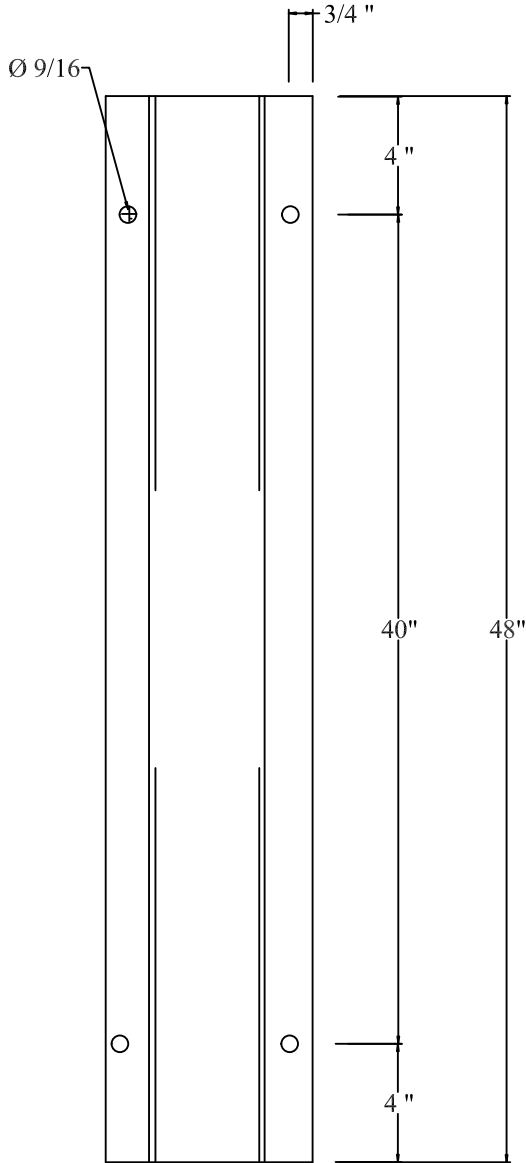

This document is the property of Omega Industrial Products and may not be reproduced without permission or used other than Omega Industrial Products authorized purposes

**MATERIAL**

SH. 7GA.X10 1/2"X 48"

Top

Front

NOT TO SCALE

Initial or Sign for approval

**OMEGA Industrial Products, Inc.**

P.O. Box 80303  
Saukville, WI 53080  
(800) 521-8272

**Cable Guard (Wall Mount)  
2"X 3 1/2"X 48"**

Part # OM3207-2X3.5X48

Date: 01-21-20

Drawn By: DML