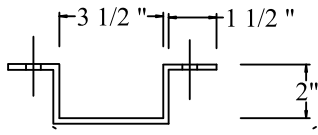

This document is the property of Omega Industrial Products and may not be reproduced without permission or used other than Omega Industrial Products authorized purposes

**MATERIAL**

SH. 7GA.X10 1/2"X 36"

Top

Front

NOT TO SCALE

Initial or Sign for approval

OMEGA Industrial Products, Inc.

P.O. Box 80303  
Saukville, WI 53080  
(800) 521-8272

**Cable Guard (Wall Mount)**  
**2"X 3 1/2"X 36"**

Part # OM3207-2X3.5X36