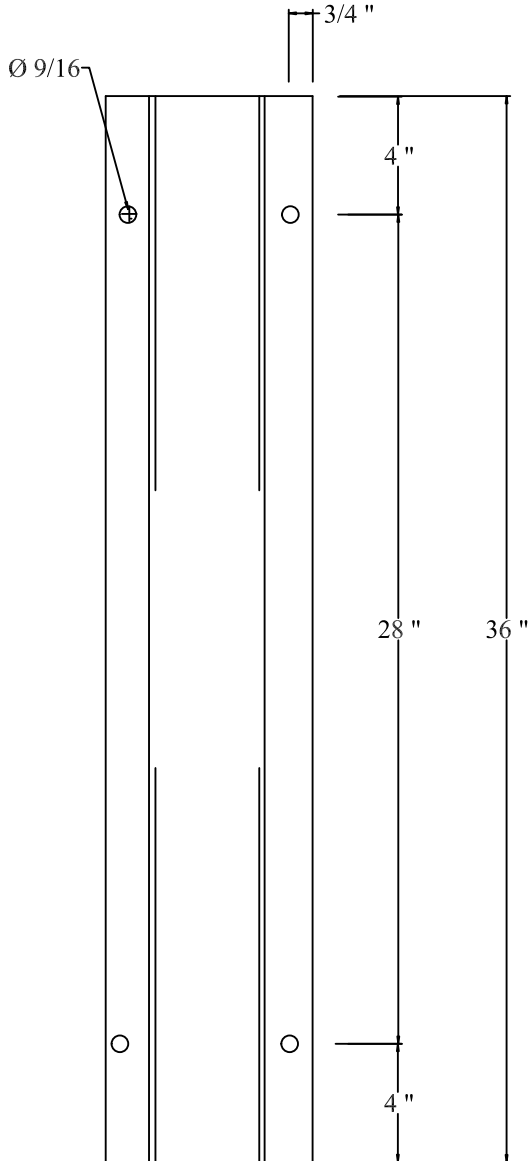

This document is the property of Omega Industrial Products and may not be reproduced without permission or used other than Omega Industrial Products authorized purposes

**MATERIAL**

SH. 7GA.X10 1/2"X 36"

Top

Front

NOT TO SCALE

Initial or Sign for approval

OMEGA Industrial Products, Inc.

P.O. Box 80303  
Saukville, WI 53080  
(800) 521-8272

**Cable Guard (Wall Mount)**  
**2"X 3 1/2"X 36"**

Part # OM3207-2X3.5X36

Date: 01-21-20

Drawn By: DML