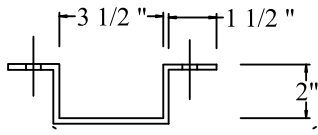

This document is the property of Omega Industrial Products and may not be reproduced without permission or used other than Omega Industrial Products authorized purposes

MATERIAL

SH. 7GA.X10 1/2"X 24"

Top

Front

NOT TO SCALE

Initial or Sign for approval

OMEGA Industrial Products, Inc.

P.O. Box 80303
Saukville, WI 53080
(800) 521-8272

**Cable Guard (Wall Mount)
2"X 3 1/2"X 24"**

Part # OM3207-2X3.5X24

Date: 01-21-20