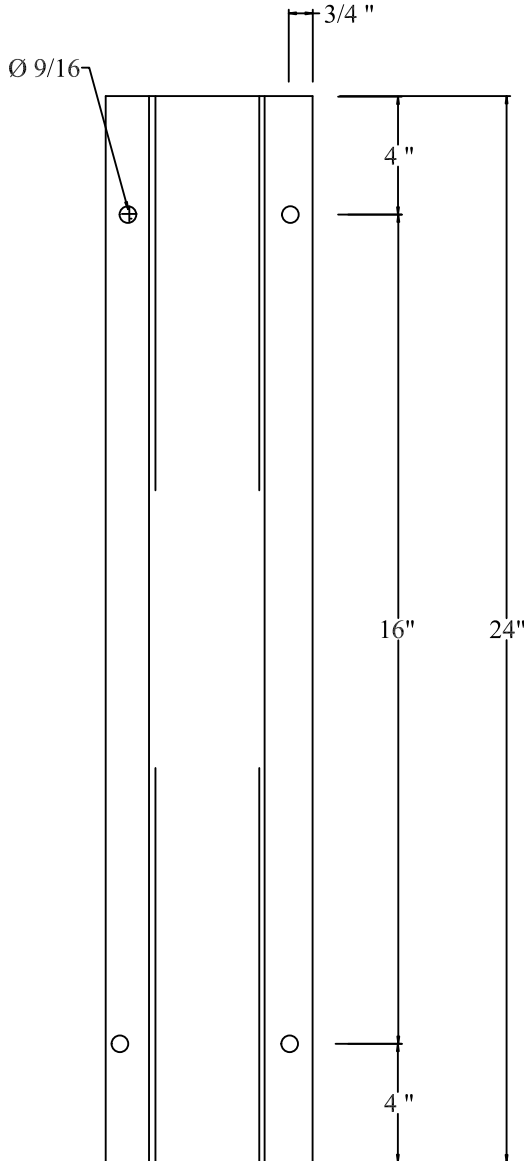

This document is the property of Omega Industrial Products and may not be reproduced without permission or used other than Omega Industrial Products authorized purposes

MATERIAL

SH. 7GA.X10 1/2"X 24"

Top

Front

NOT TO SCALE

Initial or Sign for approval

OMEGA Industrial Products, Inc.

P.O. Box 80303
Saukville, WI 53080
(800) 521-8272

**Cable Guard (Wall Mount)
2"X 3 1/2"X 24"**

Part # OM3207-2X3.5X24

Date: 01-21-20

Drawn By: DML