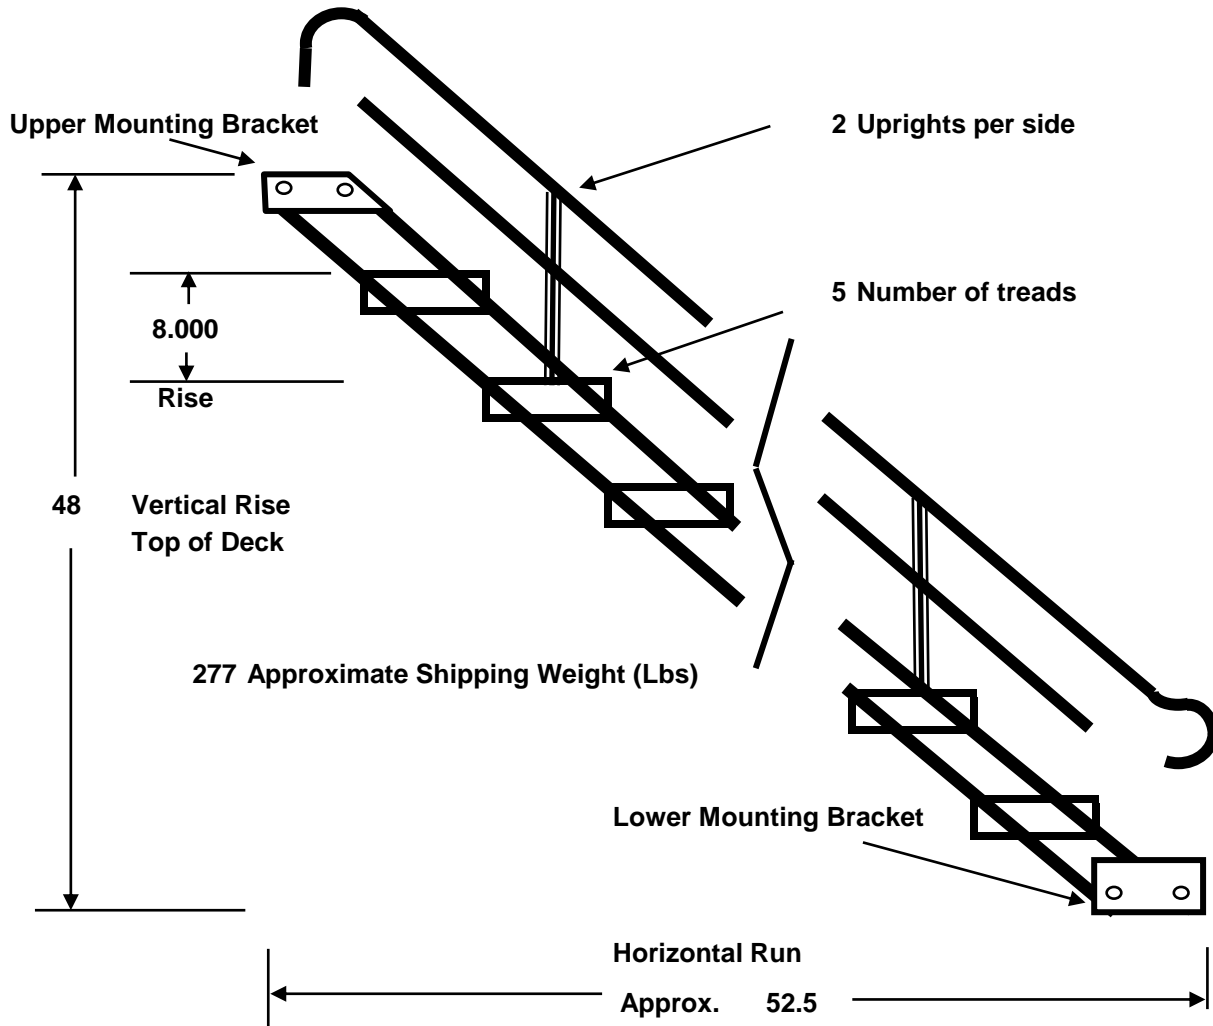

OMEGA Quick Step Stairway System - Maximum Rise 8" / Minimum Run 9"

Color: Grey with Yellow Handrail

OMEGA Industrial Products, Inc		795 Progress Drive	
		Saukville, WI 53080 (800) 521-8272	
Date:	Drawn By: JMW	Checked by:	
<input type="checkbox"/> Approved as drawn. <input type="checkbox"/> Approved as noted. <input type="checkbox"/> Changes noted re-submit for approval.		This approval drawing must be signed and returned with your purchase order. Fax Number: (262) 284-4199	
This drawing is not to scale it is a representation showing rise and run dimensions only.			
Approved By:		Date:	